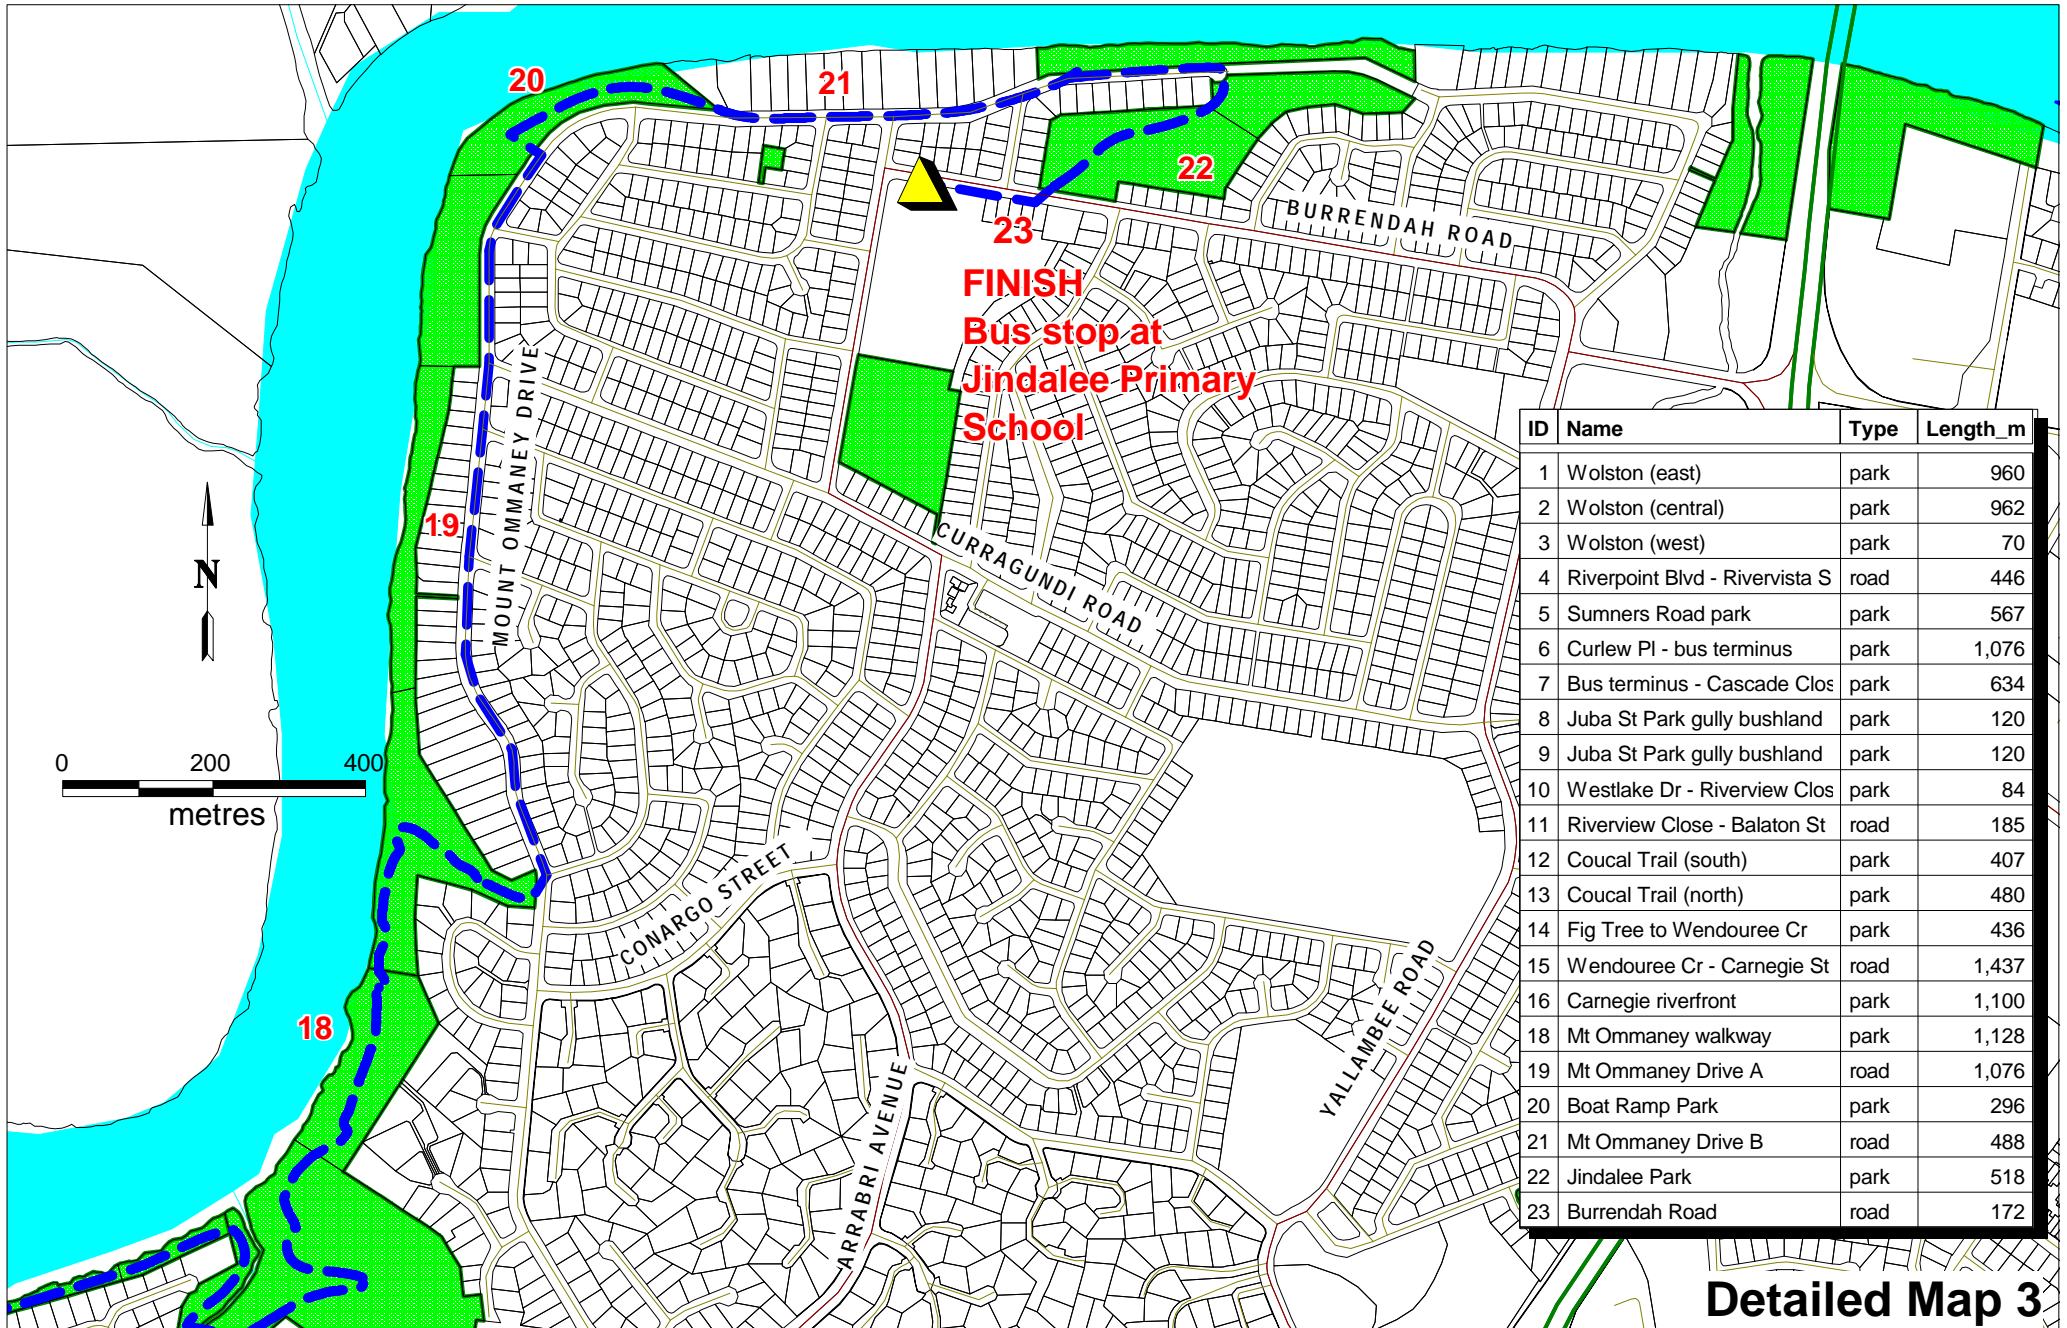

**Detailed Map 1**

Prepared: EP 13-Aug-06  
File: Cent\_Riverwalk\_01

Scale: 1:10 000  
1cm = 100m (at A4 paper size)

**DRAFT**

**The Great Centenary Brisbane River Walk  
Wolston Creek to Jindalee Park - 12 km**

ID	Name	Type	Length_m
1	Wolston (east)	park	960
2	Wolston (central)	park	962
3	Wolston (west)	park	70
4	Riverpoint Blvd - Rivervista S	road	446
5	Sumners Road park	park	567
6	Curlew Pl - bus terminus	park	1,076
7	Bus terminus - Cascade Clos	park	634
8	Juba St Park gully bushland	park	120
9	Juba St Park gully bushland	park	120
10	Westlake Dr - Riverview Clos	park	84
11	Riverview Close - Balaton St	road	185
12	Coucal Trail (south)	park	407
13	Coucal Trail (north)	park	480
14	Fig Tree to Wendouree Cr	park	436
15	Wendouree Cr - Carnegie St	road	1,437
16	Carnegie riverfront	park	1,100
18	Mt Ommaney walkway	park	1,128
19	Mt Ommaney Drive A	road	1,076
20	Boat Ramp Park	park	296
21	Mt Ommaney Drive B	road	488
22	Jindalee Park	park	518

## Detailed Map 2

Prepared: EP 13-Aug-06  
File: Cent\_Riverwalk\_02

Scale: 1:10 000  
1cm = 100m (at A4 paper size)

**DRAFT**

**The Great Centenary Brisbane River Walk  
Wolston Creek to Jindalee Park - 12 km**

ID	Name	Type	Length_m
1	Wolston (east)	park	960
2	Wolston (central)	park	962
3	Wolston (west)	park	70
4	Riverpoint Blvd - Rivervista S	road	446
5	Sumners Road park	park	567
6	Curlew PI - bus terminus	park	1,076
7	Bus terminus - Cascade Clos	park	634
8	Juba St Park gully bushland	park	120
9	Juba St Park gully bushland	park	120
10	Westlake Dr - Riverview Clos	park	84
11	Riverview Close - Balaton St	road	185
12	Coucal Trail (south)	park	407
13	Coucal Trail (north)	park	480
14	Fig Tree to Wendouree Cr	park	436
15	Wendouree Cr - Carnegie St	road	1,437
16	Carnegie riverfront	park	1,100
18	Mt Ommaney walkway	park	1,128
19	Mt Ommaney Drive A	road	1,076
20	Boat Ramp Park	park	296
21	Mt Ommaney Drive B	road	488
22	Jindalee Park	park	518
23	Burrendah Road	road	172