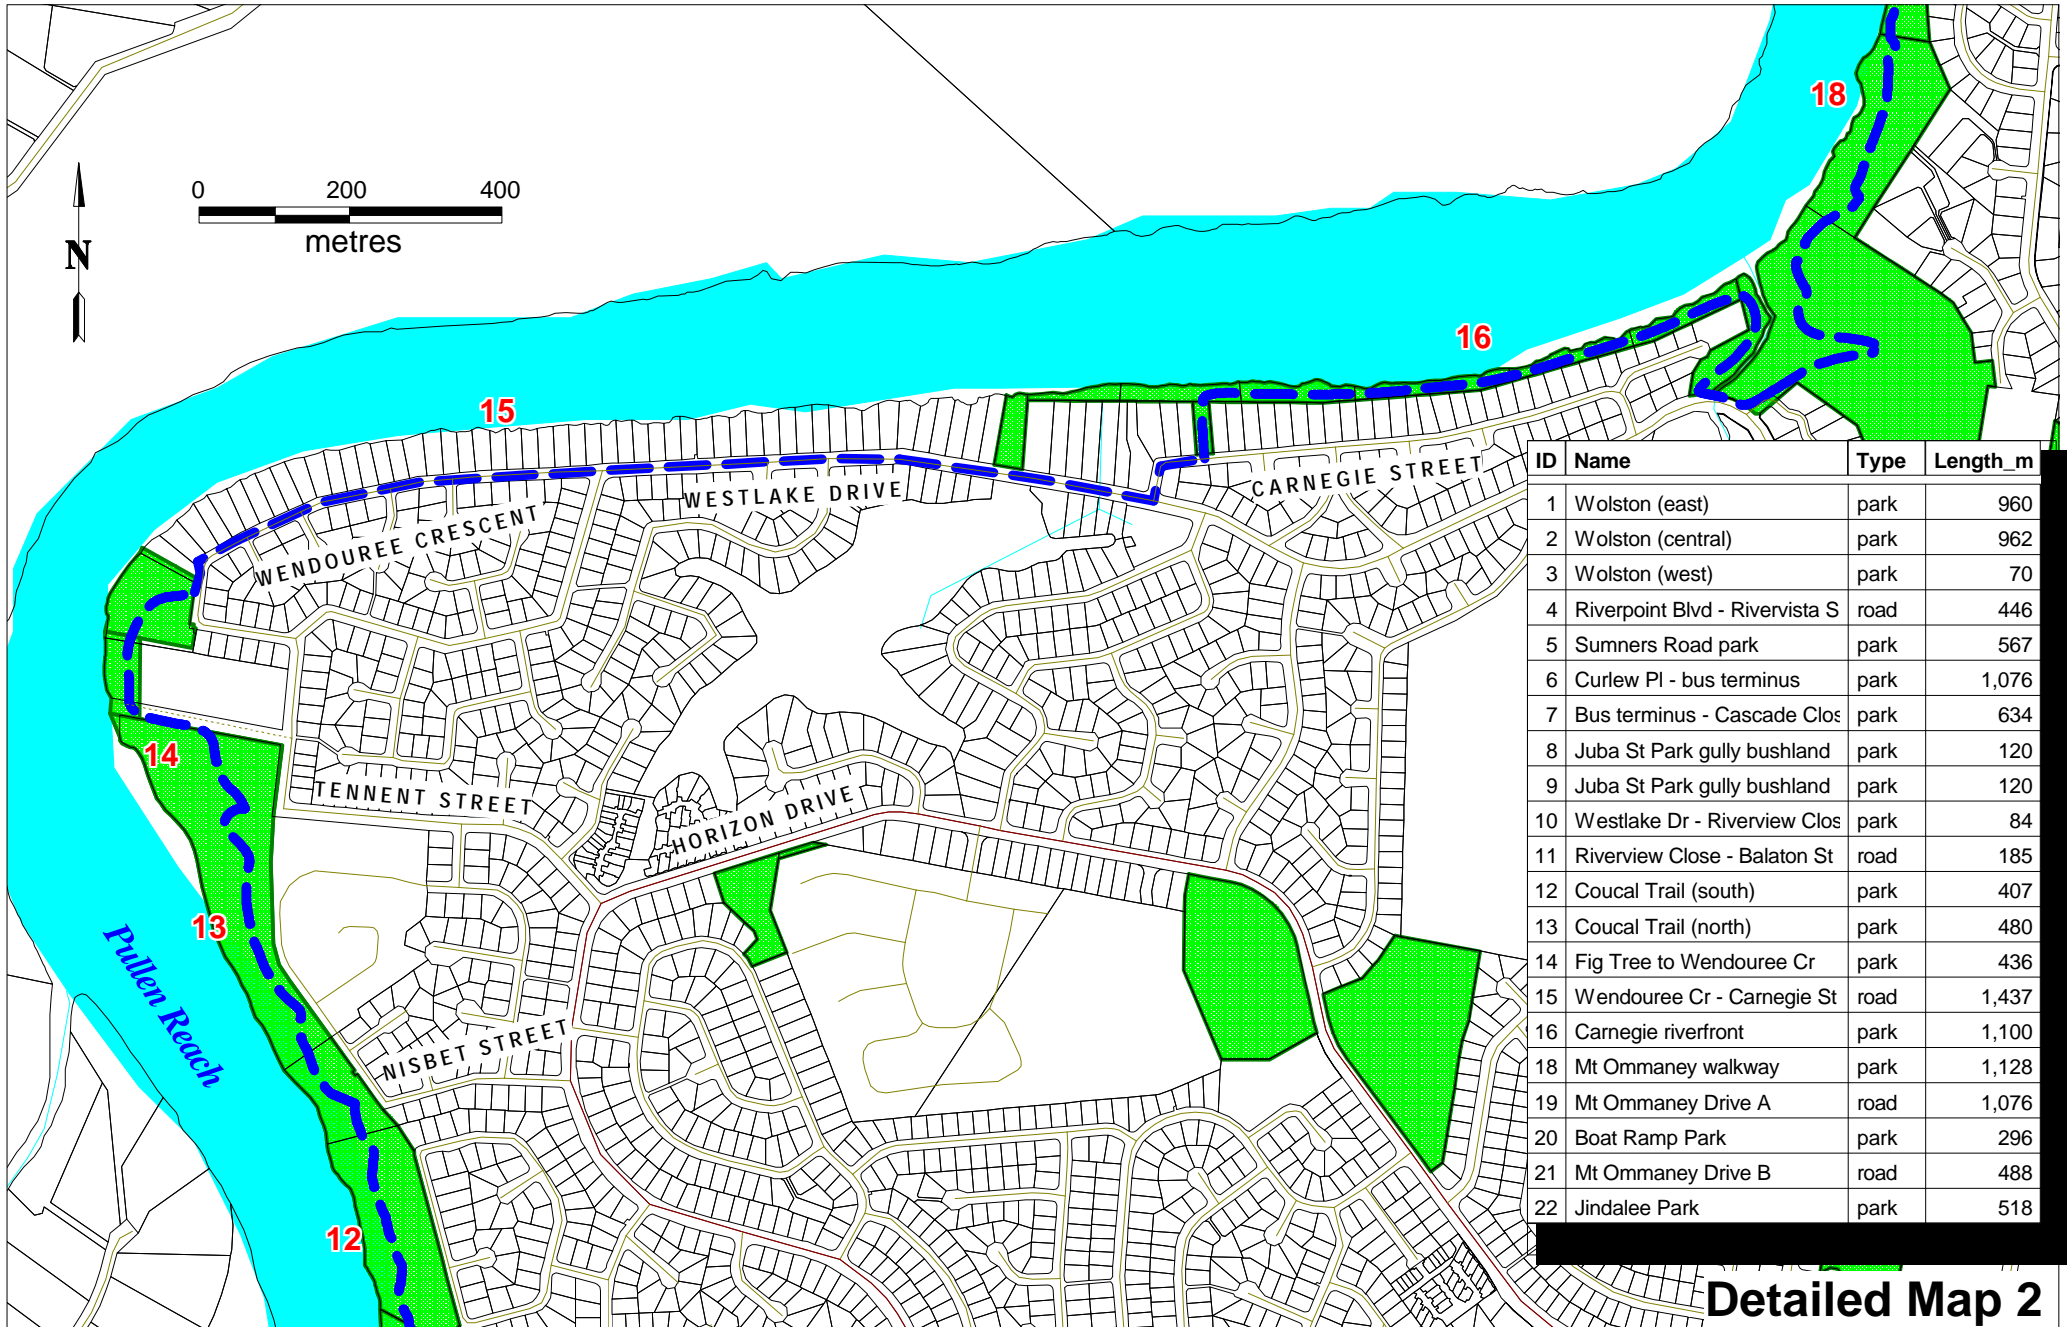

ID	Name	Type	Length_m
1	Wolston (east)	park	960
2	Wolston (central)	park	962
3	Wolston (west)	park	70
4	Riverpoint Blvd - Rivervista S	road	446
5	Sumners Road park	park	567
6	Curlew Pl - bus terminus	park	1,076
7	Bus terminus - Cascade Clos	park	634
8	Juba St Park gully bushland	park	120
9	Juba St Park gully bushland	park	120
10	Westlake Dr - Riverview Clos	park	84
11	Riverview Close - Balaton St	road	185
12	Coucal Trail (south)	park	407
13	Coucal Trail (north)	park	480
14	Fig Tree to Wendouree Cr	park	436
15	Wendouree Cr - Carnegie St	road	1,437
16	Carnegie riverfront	park	1,100
18	Mt Ommaney walkway	park	1,128
19	Mt Ommaney Drive A	road	1,076
20	Boat Ramp Park	park	296
21	Mt Ommaney Drive B	road	488
22	Jindalee Park	park	518
23	Burrendah Road	road	172

**Detailed Map 1**

Prepared: EP 13-Aug-06  
File: Cent\_Riverwalk\_01

Scale: 1:10 000  
1cm = 100m (at A4 paper size)

**DRAFT**

**The Great Centenary Brisbane River Walk  
Wolston Creek to Jindalee Park - 12 km**

ID	Name	Type	Length_m
1	Wolston (east)	park	960
2	Wolston (central)	park	962
3	Wolston (west)	park	70
4	Riverpoint Blvd - Rivervista S	road	446
5	Sumners Road park	park	567
6	Curlew Pl - bus terminus	park	1,076
7	Bus terminus - Cascade Clos	park	634
8	Juba St Park gully bushland	park	120
9	Juba St Park gully bushland	park	120
10	Westlake Dr - Riverview Clos	park	84
11	Riverview Close - Balaton St	road	185
12	Coucal Trail (south)	park	407
13	Coucal Trail (north)	park	480
14	Fig Tree to Wendouree Cr	park	436
15	Wendouree Cr - Carnegie St	road	1,437
16	Carnegie riverfront	park	1,100
18	Mt Ommaney walkway	park	1,128
19	Mt Ommaney Drive A	road	1,076
20	Boat Ramp Park	park	296
21	Mt Ommaney Drive B	road	488
22	Jindalee Park	park	518

## Detailed Map 2

Prepared: EP 13-Aug-06  
File: Cent\_Riverwalk\_02

Scale: 1:10 000  
1cm = 100m (at A4 paper size)

**DRAFT**

**The Great Centenary Brisbane River Walk  
Wolston Creek to Jindalee Park - 12 km**