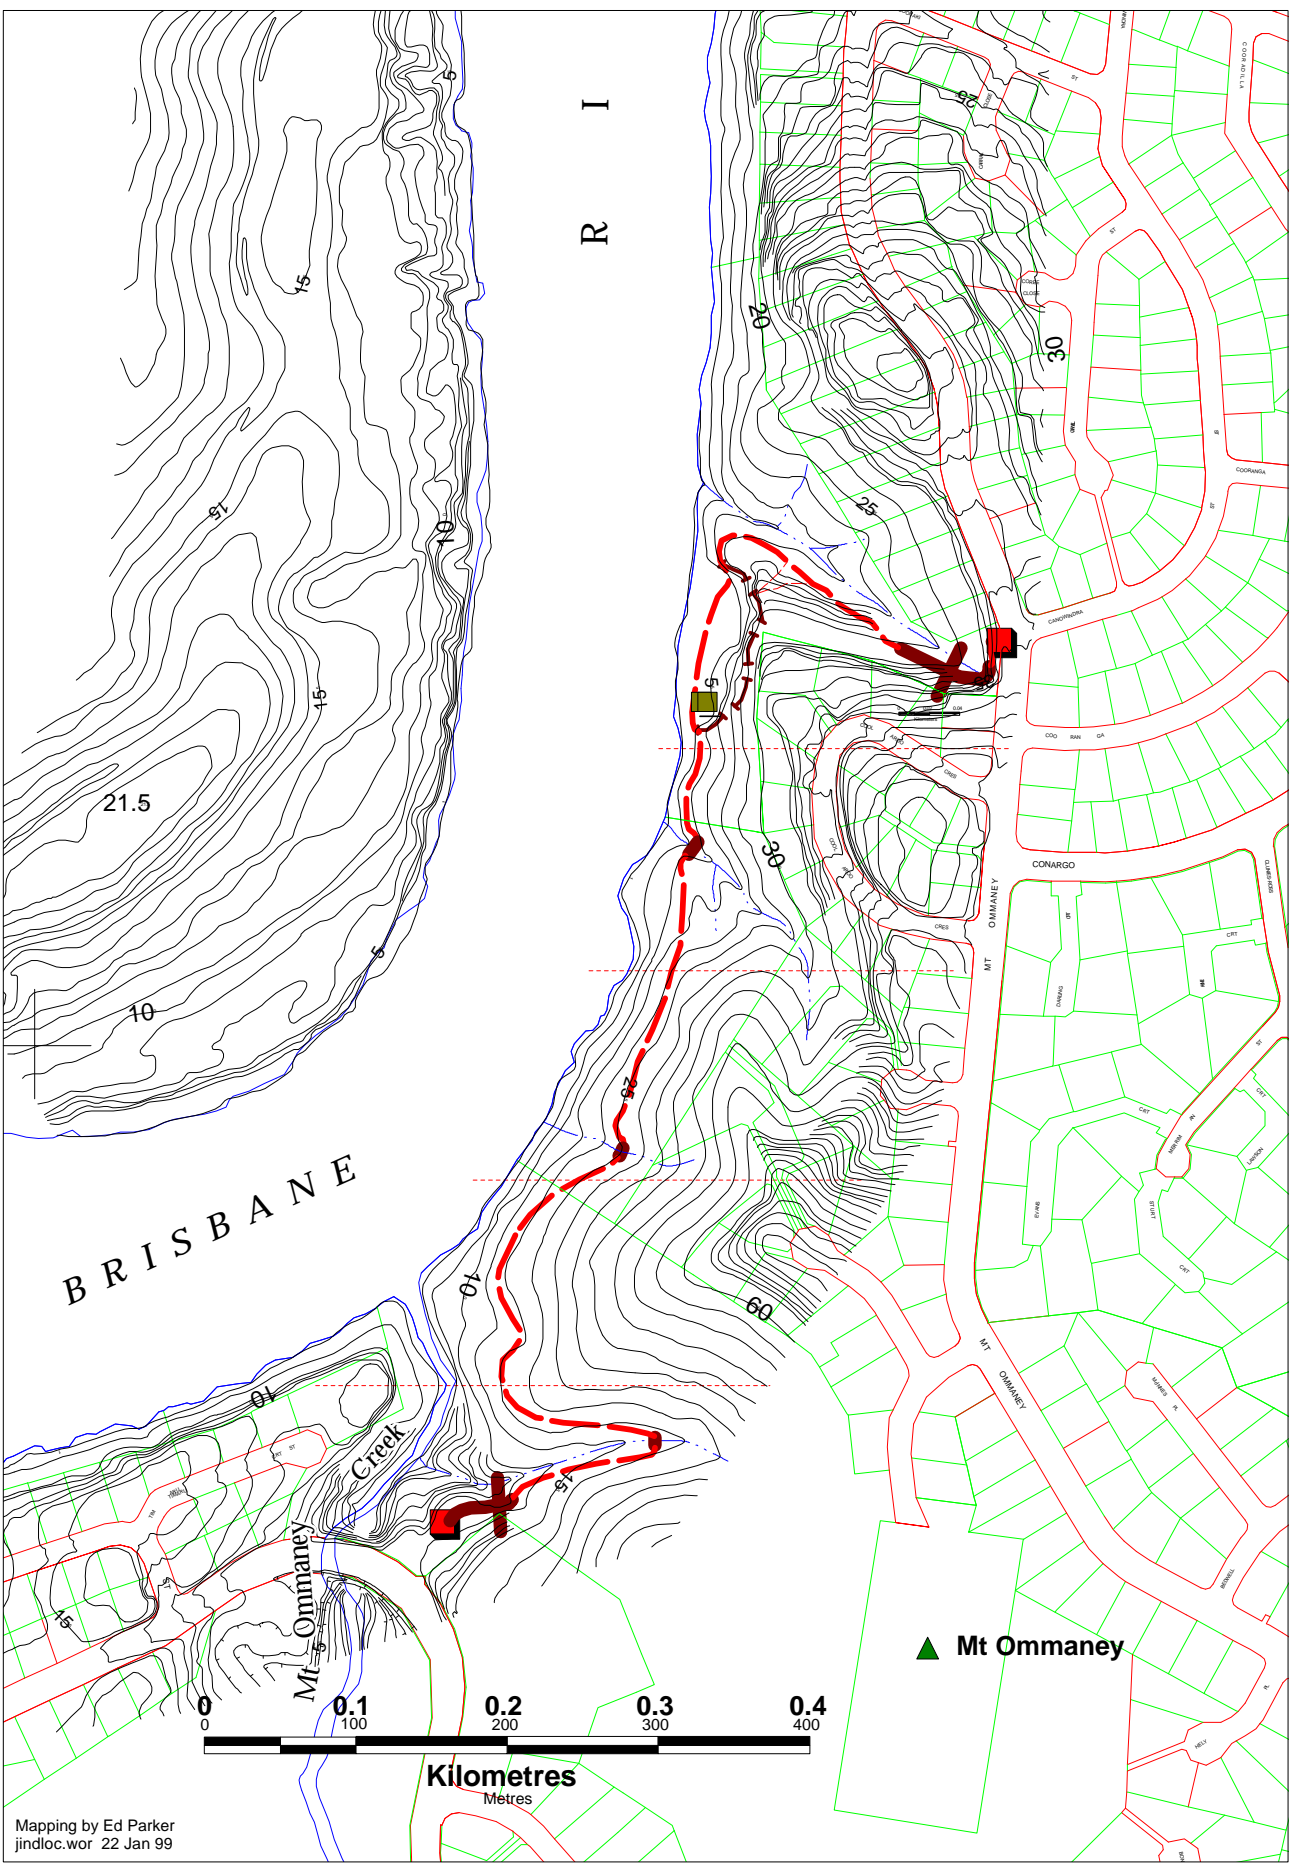

Source of Base Plan: Information supplied by Bimap, Brisbane City Council under copyright

Mapping by Ed Parker
jindloc.wor 22 Jan 99

Jindalee Bushland Care Group Jindalee - Mt Ommaney Walkway

Locality Plan

Scale 1:5000