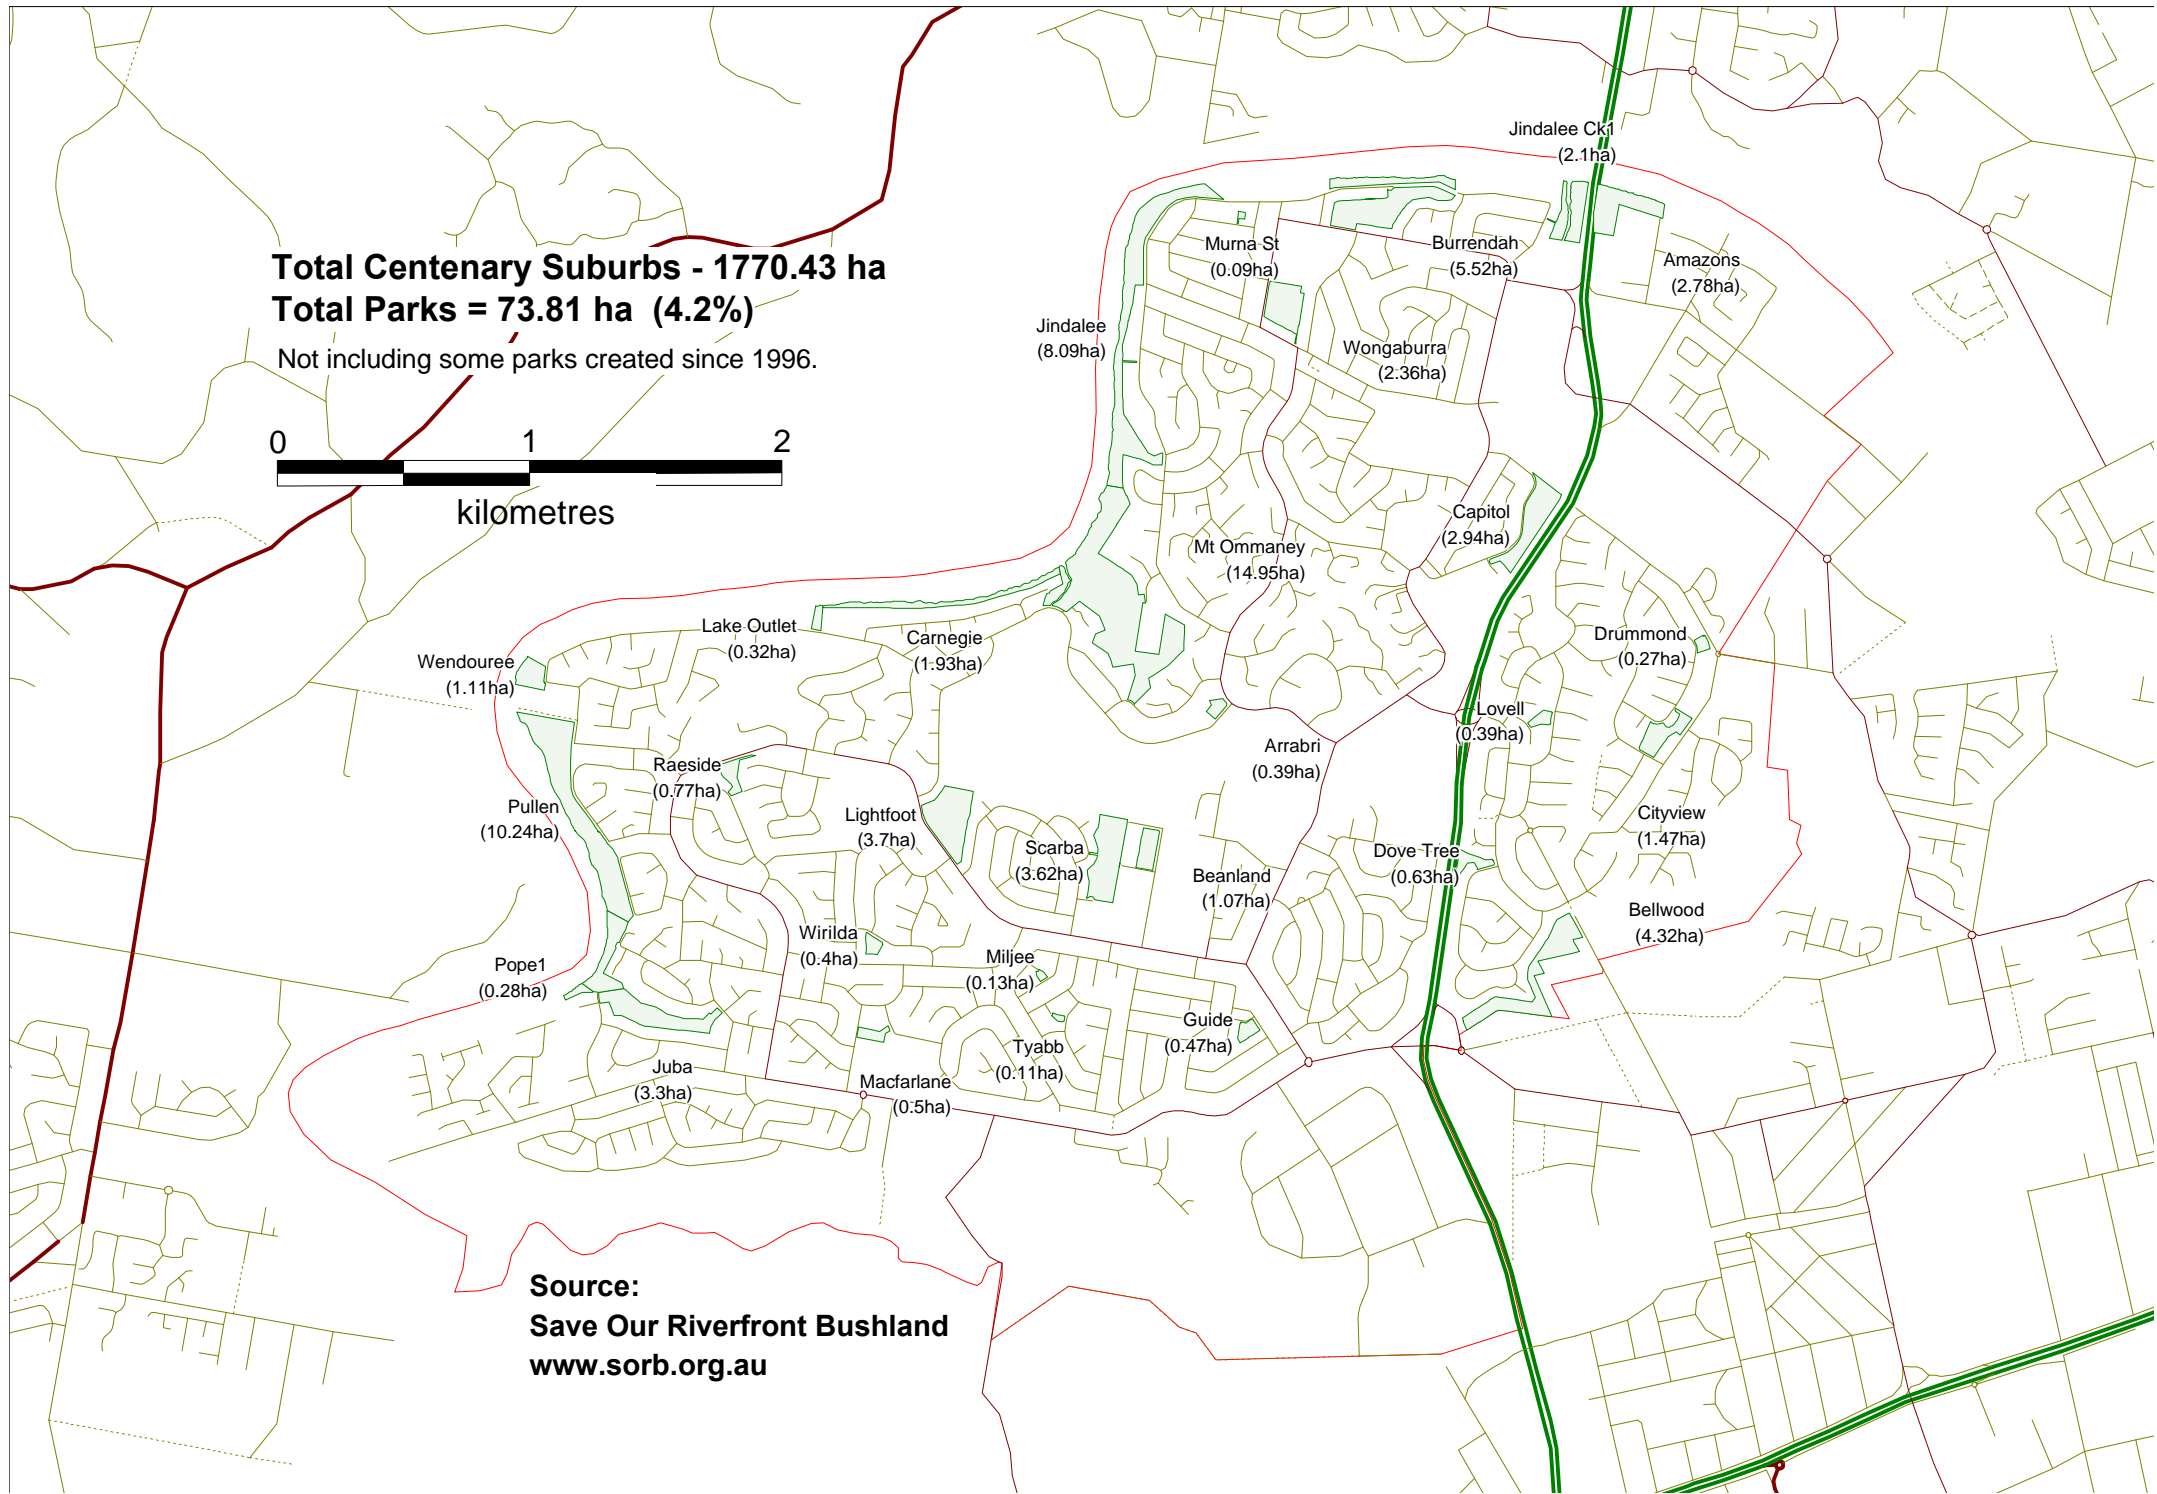

Total Centenary Suburbs - 1770.43 ha
Total Parks = 73.81 ha (4.2%)

Not including some parks created since 1996.

Source:
Save Our Riverfront Bushland
www.sorb.org.au