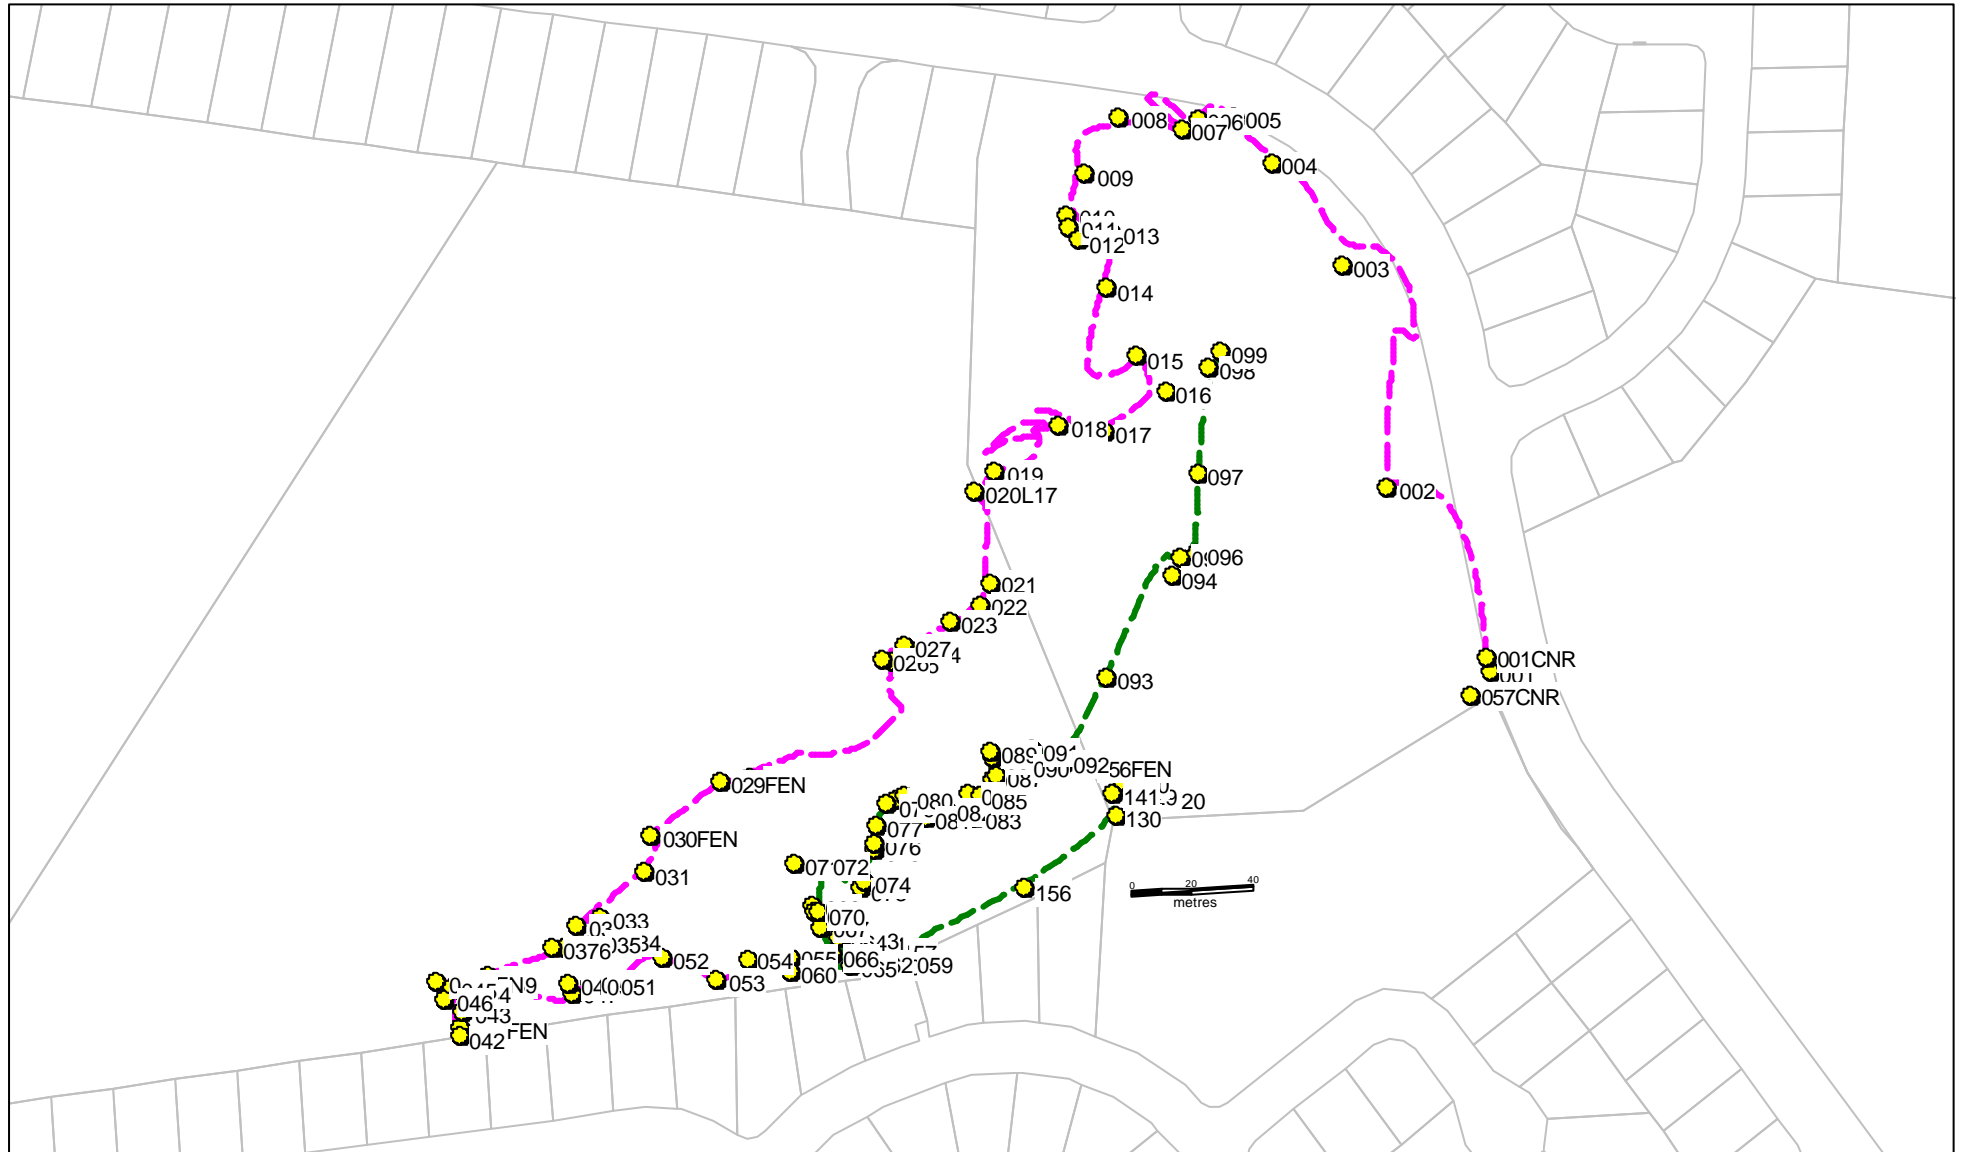

154 Horizon Drive, Westlake  
GPS survey of trees with Koala markings

Way point	Type	Descr	Common name	Koala marks	DBH (cm)	Comments	Site	
58	tree	Eucalyptus propinqua	Grey Gum	1	50	Many markings	S	
59	tree	Eucalyptus propinqua	Grey Gum	1	25		S	
60	tree	Eucalyptus propinqua	Grey Gum	1	20		S	
61	tree	Eucalyptus propinqua	Grey Gum	1	25	Many markings	S	
62	tree	Eucalyptus propinqua	Grey Gum	1	15		S	
63	tree	Corymbia citriodora	Spotted Gum	-	50		S	
64	tree	Eucalyptus propinqua	Grey Gum	1	15		S	
65	tree	Eucalyptus sp	Grey Gum	1	30		S	
66	tree	Eucalyptus propinqua	Grey Gum	1	15		S	
67	tree	Eucalyptus propinqua	Grey Gum	1	15		S	
68	grass	Lomandra confertifolia		.-			S	
69	tree	Eucalyptus propinqua	Grey Gum	?	15		S	
70	tree	Eucalyptus propinqua	Grey Gum	1	15		S	
71	tree	Eucalyptus seeana		1	12	Many markings	S	
72	tree	Eucalyptus propinqua	Grey Gum	1	18	Twin trunks 15cm & 18cm	S	
73	tree	Eucalyptus propinqua	Grey Gum	1	20	Many markings	S	
74	tree	Eucalyptus propinqua	Grey Gum	1	15	Many markings	S	
75	tree	Eucalyptus propinqua	Grey Gum	1	40		S	
76	tree	Eucalyptus propinqua	Grey Gum	1	20		S	
77	tree	Eucalyptus propinqua	Grey Gum	1	20		S	
78	tree	Eucalyptus propinqua	Grey Gum	1	20		S	
79	tree	Eucalyptus propinqua	Grey Gum	1	12	Next to Spotted Gum 50cm DBH	S	
80	tree	Eucalyptus propinqua	Grey Gum	1	18		S	
81	tree	Eucalyptus propinqua	Grey Gum	1	10		S	
82	tree	Eucalyptus sp	Grey Gum	1	25		S	
83	tree	Eucalyptus propinqua	Grey Gum	1	12		S	
84	tree	Eucalyptus propinqua	Grey Gum	1	20		S	
85	tree	Eucalyptus propinqua	Grey Gum	1	25		S	
86	tree	Eucalyptus propinqua	Grey Gum	1	15		S	
87	tree	Eucalyptus propinqua	Grey Gum	1	25	Many markings	S	
88	tree	Eucalyptus tereticornis	Blue Gum	?	25		S	
89	tree	Eucalyptus propinqua	Grey Gum	1	20		S	
90	tree	Eucalyptus propinqua	Grey Gum	1	30		S	
91	tree	Eucalyptus propinqua	Grey Gum	1	18	Many markings	S	
92	tree	Eucalyptus sp	Grey Gum	1	20	Many markings	S	
93	tree	Eucalyptus propinqua	Grey Gum	1	20		C	
94	tree	Eucalyptus siderophloia	Grey Ironbark	-	25		C	
95	tree	Eucalyptus propinqua	Grey Gum	1	20	Pair 10cm & 20cm	C	
96	track	Track						C
97	track	Track junction						C
98	tree	Eucalyptus sp	Grey Gum	1	25		C	
99	tree	Eucalyptus sp	Grey Gum	1	30	Many markings	C	
120	gully	Gully confluence						C
129	tree	Eucalyptus seeana		-		2 trees (1 dble-trunked)	C	
130	boundary	Fence corner						C
140	tree	Jagera pseudorhus				Many saplings	C	
141	tree	Ficus				Fig sapling growing in Grey Gum	C	
156	gully	Gully					Head of gully	S
157	tree	Cupaniopsis sp	Tuckeroo				S	
		<b>Subtotal - Catholic site</b>			19			
		<b>Subtotal - Sandringham site</b>			56	DBH = Tree diameter at breast height		
			<b>Total</b>	<b>75</b>		Site: C = Catholic site; S = Sandringham site		
<b>Note:</b>	Survey was not exhaustive across site. Refer GPS map for route of transects.							