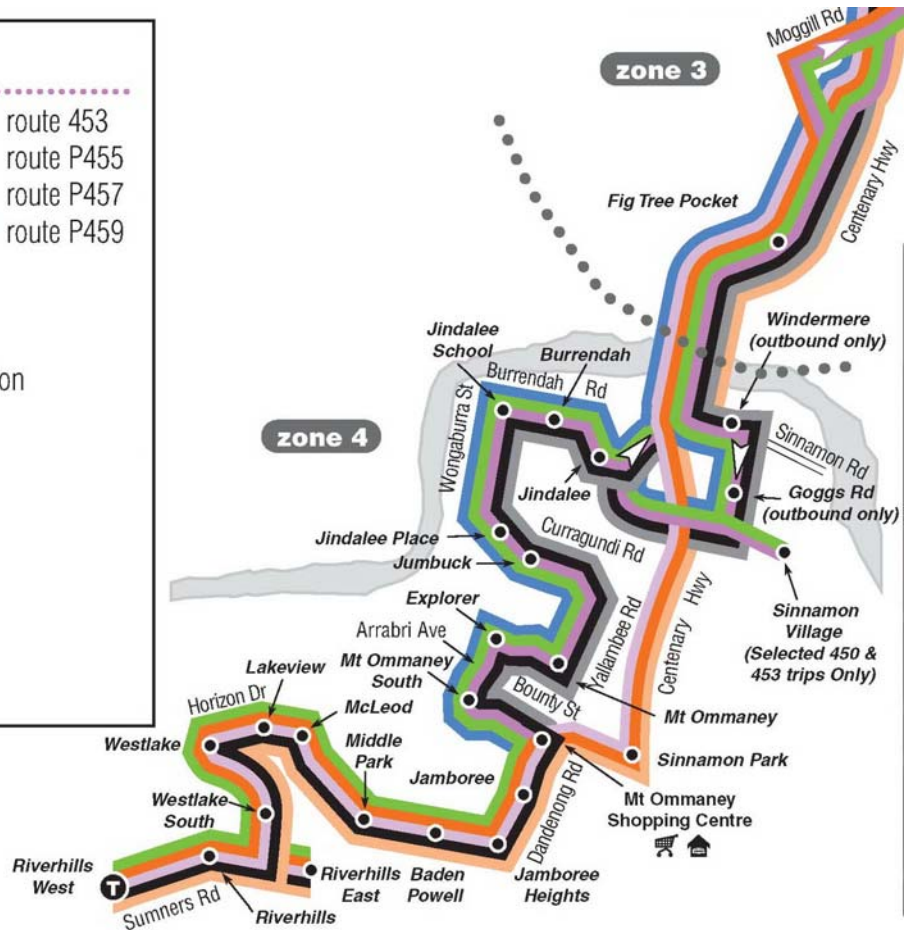

## Bus 450 Saturday Timetable - Outbound

**key**

- route 450
- route 454
- route P456
- route P458
- route 453
- route P455
- route P457
- route P459
- bus stop
- Ⓣ terminus
- ⋯ zone boundary
- 🚆 connecting train station
- 🛒 shopping centre
- 🏛️ cemetery
- 🏥 hospital
- busway
- 🚊 busway station
- 📷 tourist attraction
- 🔄 bus interchange
- 📖 library

diagrammatic map - not to scale

Saturday	450	450	450	450	450	450	450	450	450	450	450	450	450	450
	am	am	am	am	am	am	am	am	pm	pm	pm	pm	pm	pm
City, Queen St Bus Station (Stop B1)	8:10	8:40	9:10	9:40	10:10	10:40	11:10	11:40	12:10	12:40	1:10	1:40	2:10	2:40
Cultural Centre Station (Platform 2)	8:11	8:41	9:11	9:41	10:11	10:41	11:11	11:41	12:11	12:41	1:11	1:41	2:11	2:41
Toowong, High Street	8:20	8:50	9:20	9:50	10:20	10:50	11:20	11:50	12:20	12:50	1:20	1:50	2:20	2:50
Indooroopilly Interchange 'A'	8:28	8:58	9:28	9:58	10:28	10:58	11:28	11:58	12:28	12:58	1:28	1:58	2:28	2:58
Sinnamon Village			9:34		10:34		11:34		12:34		1:34		2:34	
Mt Ommaney Shopping Centre	8:45	9:15	9:45	10:15	10:45	11:15	11:45	12:15	12:45	1:15	1:45	2:15	2:45	3:15
Riverhills West	9:00	9:30	10:02	10:32	11:02	11:32	12:03	12:33	1:03	1:33	2:08	2:38	3:08	3:38

Route Number	450	450	450	450	450	450	450	450	450	450	450	450	450	450
	pm	pm	pm	pm	pm	pm	pm	pm	pm	pm	pm	pm	pm	am
City, Queen St Bus Station (Stop B1)	3:10	3:40	4:10	4:40	5:10	5:40	6:10	6:40	7:10	8:10	9:10	10:10	11:10	12:10
Cultural Centre Station (Platform 2)	3:11	3:41	4:11	4:41	5:11	5:41	6:11	6:41	7:11	8:11	9:11	10:11	11:11	12:11
Toowong, High Street	3:20	3:50	4:20	4:50	5:20	5:50	6:20	6:50	7:20	8:20	9:20	10:20	11:20	12:20
Indooroopilly Interchange 'A'	3:28	3:58	4:28	4:58	5:28	5:58	6:28	6:58	7:28	8:28	9:28	10:28	11:28	12:28
Sinnamon Village	3:34		4:34		5:34									
Mt Ommaney Shopping Centre	3:45	4:15	4:45	5:15	5:45	6:15	6:45	7:15	7:45	8:45	9:45	10:45	11:45	12:45
Riverhills West	4:08	4:38	5:08	5:38	6:08	6:37	7:07	7:30	8:00	9:00	10:00	10:58	11:58	12:58